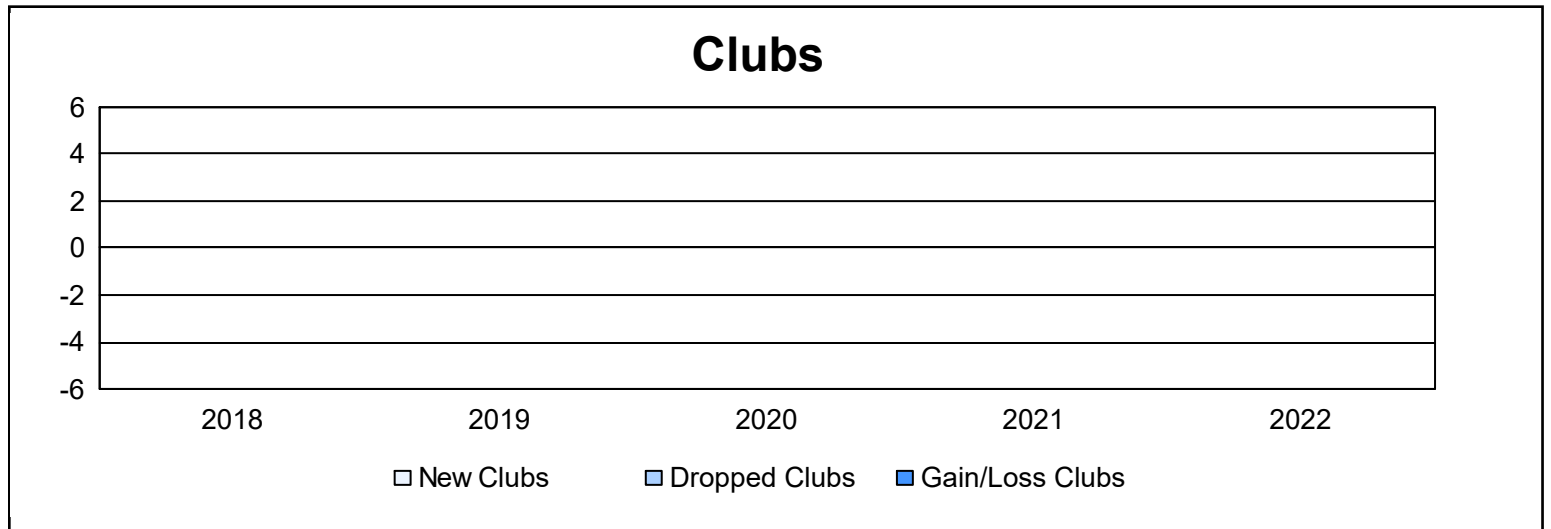

Year	New Clubs	Dropped Clubs	Gain/ Loss Clubs	New Members	Charter Members	Reinstate Members	Transfer Members	Total Member Added	Total Members Dropped	Gain/ Loss Members
2017-2018	0	0	0	96	0	4	3	103	138	-35
2018-2019	0	0	0	105	0	3	8	116	117	-1
2019-2020	0	0	0	91	0	0	3	94	123	-29
2020-2021	0	0	0	36	1	4	0	41	123	-82
2021-2022	0	0	0	118	0	3	8	129	122	7
<b>Average</b>	<b>0</b>	<b>0</b>	<b>0</b>	<b>89</b>	<b>0</b>	<b>3</b>	<b>4</b>	<b>97</b>	<b>125</b>	<b>-28</b>

### Membership Composition June 2022 Cumulative