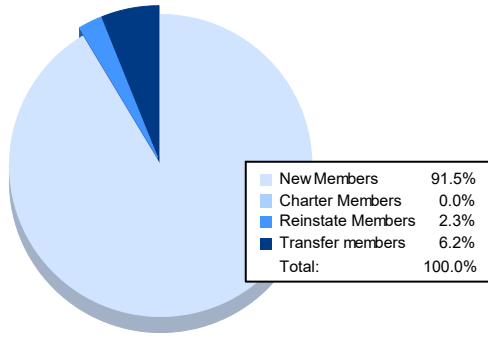

Year	New Clubs	Dropped Clubs	Gain/ Loss Clubs	New Members	Charter Members	Reinstate Members	Transfer Members	Total Member Added	Total Members Dropped	Gain/ Loss Members
2017-2018	0	0	0	96	0	4	3	103	138	-35
2018-2019	0	0	0	105	0	3	8	116	117	-1
2019-2020	0	0	0	91	0	0	3	94	123	-29
2020-2021	0	0	0	36	1	4	0	41	123	-82
2021-2022	0	0	0	118	0	3	8	129	122	7
<b>Average</b>	<b>0</b>	<b>0</b>	<b>0</b>	<b>89</b>	<b>0</b>	<b>3</b>	<b>4</b>	<b>97</b>	<b>125</b>	<b>-28</b>

### Membership Composition June 2022 Cumulative