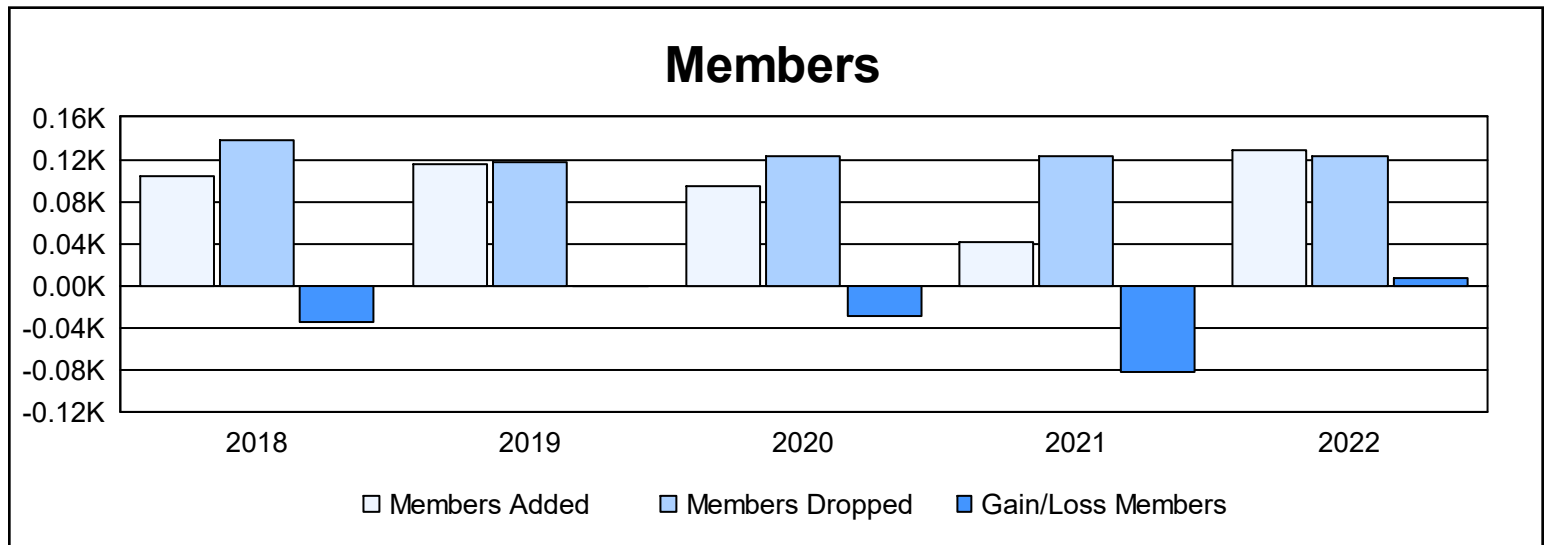

Year	New Clubs	Dropped Clubs	Gain/ Loss Clubs	New Members	Charter Members	Reinstate Members	Transfer Members	Total Member Added	Total Members Dropped	Gain/ Loss Members
2017-2018	0	0	0	96	0	4	3	103	138	-35
2018-2019	0	0	0	105	0	3	8	116	117	-1
2019-2020	0	0	0	91	0	0	3	94	123	-29
2020-2021	0	0	0	36	1	4	0	41	123	-82
2021-2022	0	0	0	118	0	3	8	129	122	7
<b>Average</b>	<b>0</b>	<b>0</b>	<b>0</b>	<b>89</b>	<b>0</b>	<b>3</b>	<b>4</b>	<b>97</b>	<b>125</b>	<b>-28</b>

### Membership Composition June 2022 Cumulative